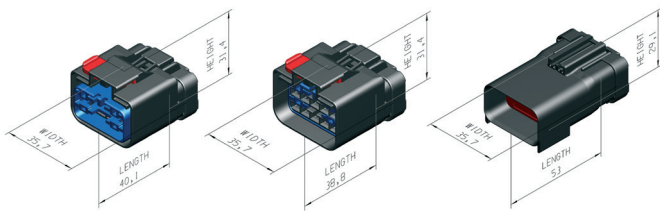

Cavity count	Blade size (mm)	Gender	Dimensions W x H x D (mm)	Part number	Index	Color	Other indexes offered
2	2.8	F	24.8 x 25.7 x 40.1	10757672	A	Black	B, C, D
2	2.8	M	21.9 x 23.4 x 53.0	15488574	A	Black	B, C, D
3	2.8	F	28.2 x 21.9 x 40.1	10757671	A	Black	B, C, D
3	2.8	M	28.2 x 22.5 x 53.0	15394689	A	Black	B, C, D
4	2.8	F	32.6 x 22.2 x 40.1	15425692	A	Black	B, C, D
4	2.8	M	31.1 x 22.5 x 53.0	15489820	A	Black	B, C, D
5	2.8	F	36.0 x 23.4 x 41.3	33513170	A	Black	B, C, D
6	2.8	F	24.8 x 25.3 x 37.7	15419838	A	Black	B, C, D
6	2.8	M	24.4 x 26.3 x 53.0	15430633	A	Black	B, C, D
10	2.8	F	35.3 x 31.4 x 40.1	15316895	A	Black	B, C, D
10	2.8	M	32.4 x 29.1 x 53.0	15425612	A	Black	B, C, D
14	2.8	F	45.8 x 30.8 x 37.8	10763414	A	Black	B, C, D
14	2.8	M	46.2 x 29.2 x 53.1	10757674	A	Black	B, C, D

Please, contact an Aptiv representative for the full part number list.

COMPATIBLE SEALS

Type	Applicable Wire Size (mm²)	Color	Restraint Ring	Part Number
Cable Seal	0.35 - 1.0	Pink	Yes	35296484
Cable Seal	1.0 - 2.0	Black	Yes	15518641
Cable Seal	2.5 - 4.0	Brown	Yes	15458498
Cavity Plug	N/A	Blue	Yes	35478080
Cavity Plug	N/A	White	No	15305170

DIMENSION MEASUREMENT SAMPLE

APEX® 2.8 Sealed
10W Female

APEX® 2.8 Sealed
10W Female

APEX® 2.8 Sealed
10W Male