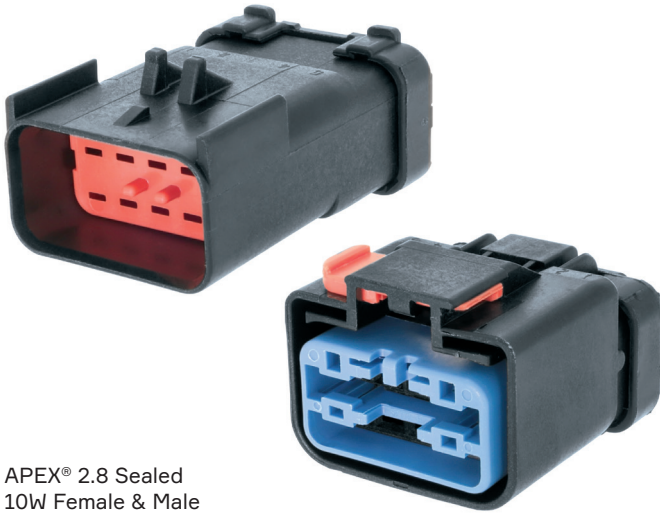

# APEX<sup>®</sup> 2.8 SEALED SERIES

APEX<sup>®</sup> 2.8 Sealed  
10W Female & Male

## FEATURES

- Most compact 2.8 mm system in the industry
- Fully protected interface seal
- Meets or exceeds USCAR performance standards and GMW3191
- Compliant with USCAR design guidelines and performance standards
- 0.75 mm<sup>2</sup> (20 AWG) to 4 mm<sup>2</sup> (10 AWG)
- Primary Lock Reinforcement (PLR)
- Mechanical polarization

## EXPLODED VIEW

APEX® 2.8 Sealed  
10W Female

APEX® 2.8 Sealed  
10W Male