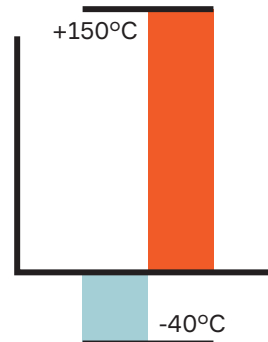

TEMPERATURE

VIBRATION

ENVIRONMENTAL PROTECTION

About Aptiv

Aptiv is a global technology company that develops safer, greener and more connected solutions enabling a more sustainable future of mobility.

Visit [aptiv.com](https://www.aptiv.com) →