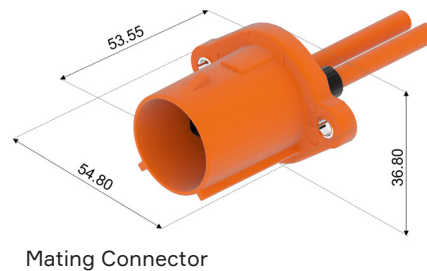

SHIELDPACK™ HV APEX280 SI CIRCULAR

AVAILABLE CONFIGURATIONS

Connector Type	Wire-to-device
Cable Exit Orientation	180°
Cable Range (mm ²)	2.5 - 6
Terminal Type	APEX® 2.8
# of Power Terminals	2
Shielding	Individual
HVIL	Shunt on female
Assembly Assurance	CPA/TPA
Number of Indexes	1
Header Footprint	53.6*54.8*36.8

Visit [aptiv.com](https://www.aptiv.com) →

Index	Header connector PN	Mating connector PN	BOM
A	35657589	35657567	1

ASSOCIATED PARTS

Part number	Description	BOM
Header		
33400514	APEX® 2.8 male terminal 2.5 mm ² Ag plated	2
33400512	APEX® 2.8 male terminal 4 - 6 mm ² Ag plated	
15426816	MTS-B 0.64 HVIL female terminal 1.5 mm ²	2
Mating connector		
35748431	Cable cover 2.5 mm ²	1
35657573	Cable cover 4 mm ²	
35657572	Cable cover 6 mm ²	
35748433	Cable seal 2.5 mm ²	1
35657048	Cable seal 4 mm ²	
35657045	Cable seal 6 mm ²	
35748434	Inner ferrule 2.5 mm ²	2
35657107	Inner ferrule 4 mm ²	
35657106	Inner ferrule 6 mm ²	
35748435	Outer ferrule 2.5 mm ²	2
35657110	Outer ferrule 4 mm ²	
35657110	Outer ferrule 6 mm ²	
35229817	APEX® 2.8 female terminal 2.5 mm ² Ag plated	2
33370369	APEX® 2.8 female terminal 4 - 6 mm ² Ag plated	

DIMENSION MEASUREMENT SAMPLE

Part numbers, specifications, dimensions and performance data in this document are for general references only and are subject to change without notice. To verify product information, please contact an Aptiv representative.