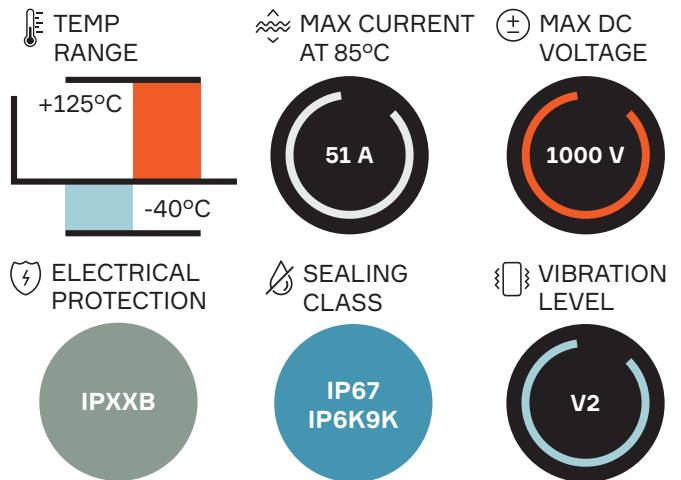

PERFORMANCE